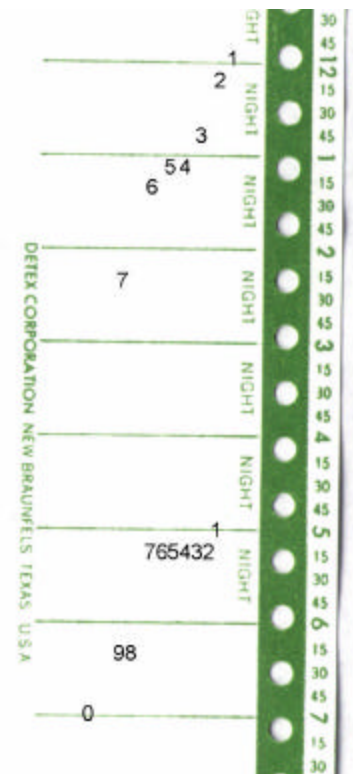

Watchmens Clock

The Guardsman provides unique, unbroken, mechanical supervision of your guards on weekends, during holidays and extended plant closings, as well as on weeknights. Unlike most other watchclocks, the Guardsman operates on a continuous roll of tape for up to 120 hours if necessary, eliminating the necessity of changing the paper every 24 hours.

The guard visits a series of stations in a predetermined order. At each station he inserts a recording key. This registers the station number that is embossed on the time-tape in the clock. When a supervisor checks the tape, he can tell at a glance how faithfully the guard performed his duties. The record is unalterable, tamper-proof, and alibi-proof.

Please note that the black numbers shown on the tape are for example only. The actual tape displays a raised, embossed, white station number that is cut into the time-tape.

Systronic Time Systems

121 Southpointe Drive Suite A
Byram MS 39272
www.systronictime.com